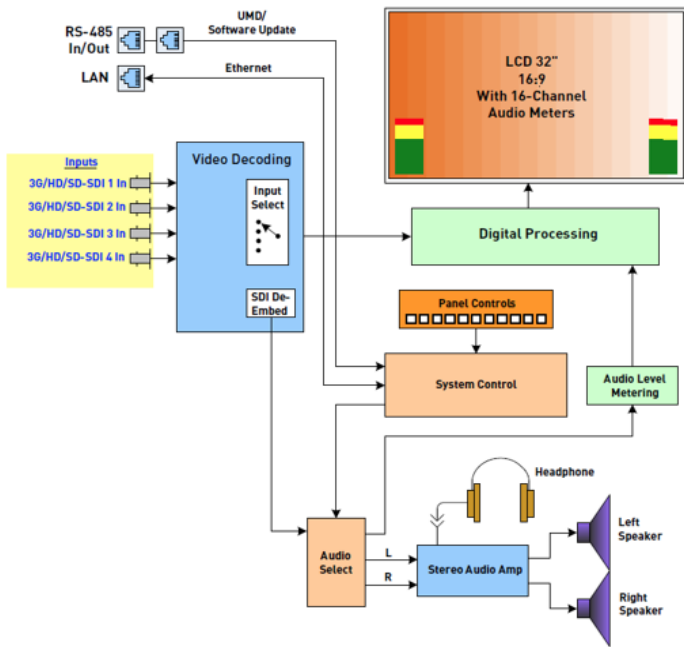

HDM-320-4K

32" 4K/HD/SD-SDI Video Monitor

12-bit Ultra HD LCD screen supports up to 4 channels of 3G/HD/SD-SDI. 3840 x 2160 resolution. In-screen audio level meters.

The HDM-320-4K-TT monitor sets a new standard in UltraHD LCD monitors for broadcast and professional video applications. It provides a 32", 3840 x 2160 resolution, 16:9 format, 60Hz refresh, anti-glare IPS LCD screen. All video formats are scaled to fit on the screen in the highest quality using 12-bit digital processing, precision scaling and gamma correction to produce the best images possible.

Features/Benefits

- Monitor 2SI Interleave or Quad-Link 4K video using the four HD-SDI inputs together
- Two display modes: single display and quad link display.
- Each of 4 SDI inputs can be displayed by full screen in single mode. Quad link mode supports 2-SI and square division display
- User-defined hot key functionality for either H/V delay, underscan, on-screen display
- On-screen, 16-channel level metering provides audio confidence monitoring
- Tally and on-screen labeling provide quick and easy signal identification
- CRT-style image controls allow video image enhancement for each screen individually
- Supports multi-format analog and digital audio signals
- Allows adjustment of the parameters for each screen
- User-adjustable color temperatures with presets
- Ethernet, RS-485 and GPI control interfaces

Part Numbers:
HDM-320-4K-TT 8001-0630

32" UltraHD IPS LCD Video Monitor, 4 x 3G/HD/SD-SDI BNC Inputs
Audio/Video Metering. Tabletop Stand.

HDM-320-4K

32" 4K/HD/SD-SDI Video Monitor

Block Diagram

Rear View

HDM-320-4K Series Block Diagram